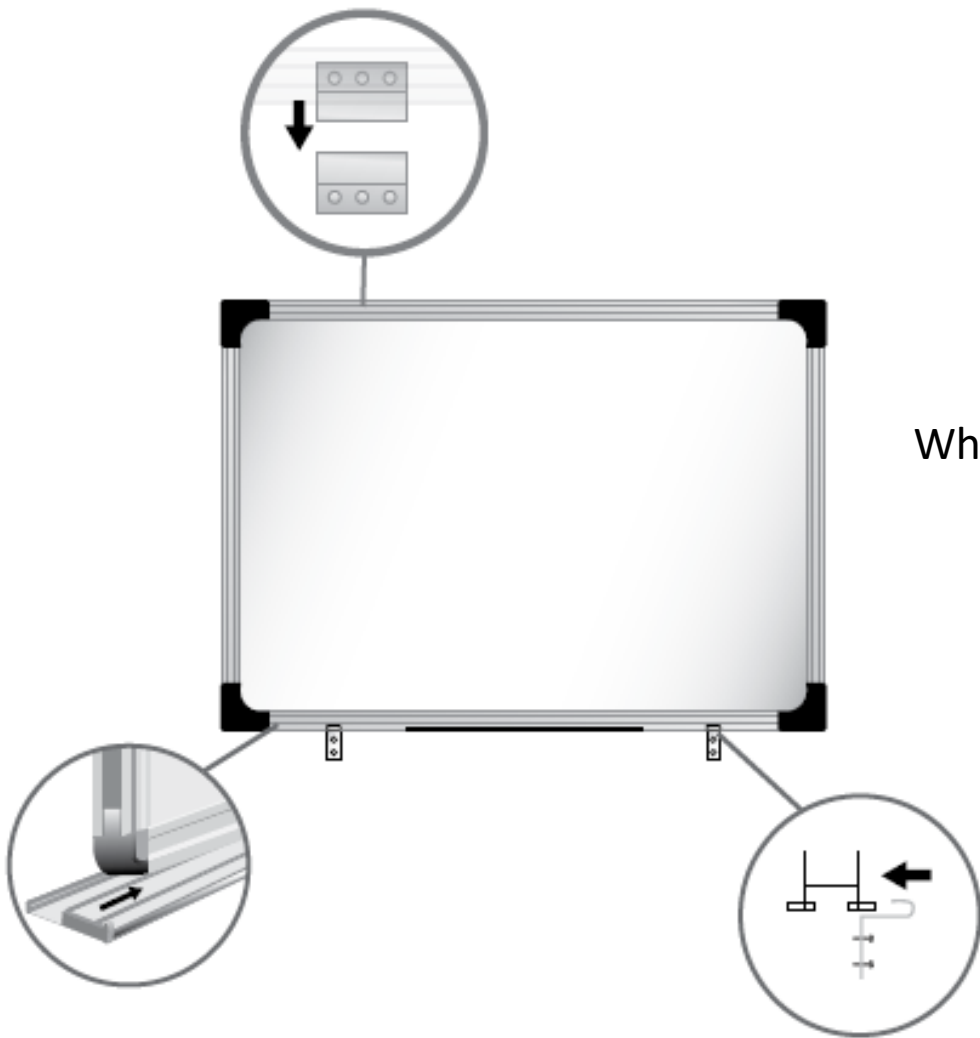

Whiteboard Polyester Surface

Compliance Sheet for Whiteboard Polyester Surface

Coated steel surface Thickness 0.4mm	YES
Available in Plain Surface or With Grid Lines 5cm X 5cm.	YES
Magnetic.	YES
Ultra Gloss Surface.	YES
Dry Erase by clothes or water	YES
Anodized Aluminum frame 20 mm X 27 mm	YES
Anodized Aluminum tray for pens & eraser.	YES
Core material MDF 11mm	YES
Aluminum Foil Back for Isolation	YES
Attractive PP corners	YES

Whiteboard Installation

Aluminum Frame Design